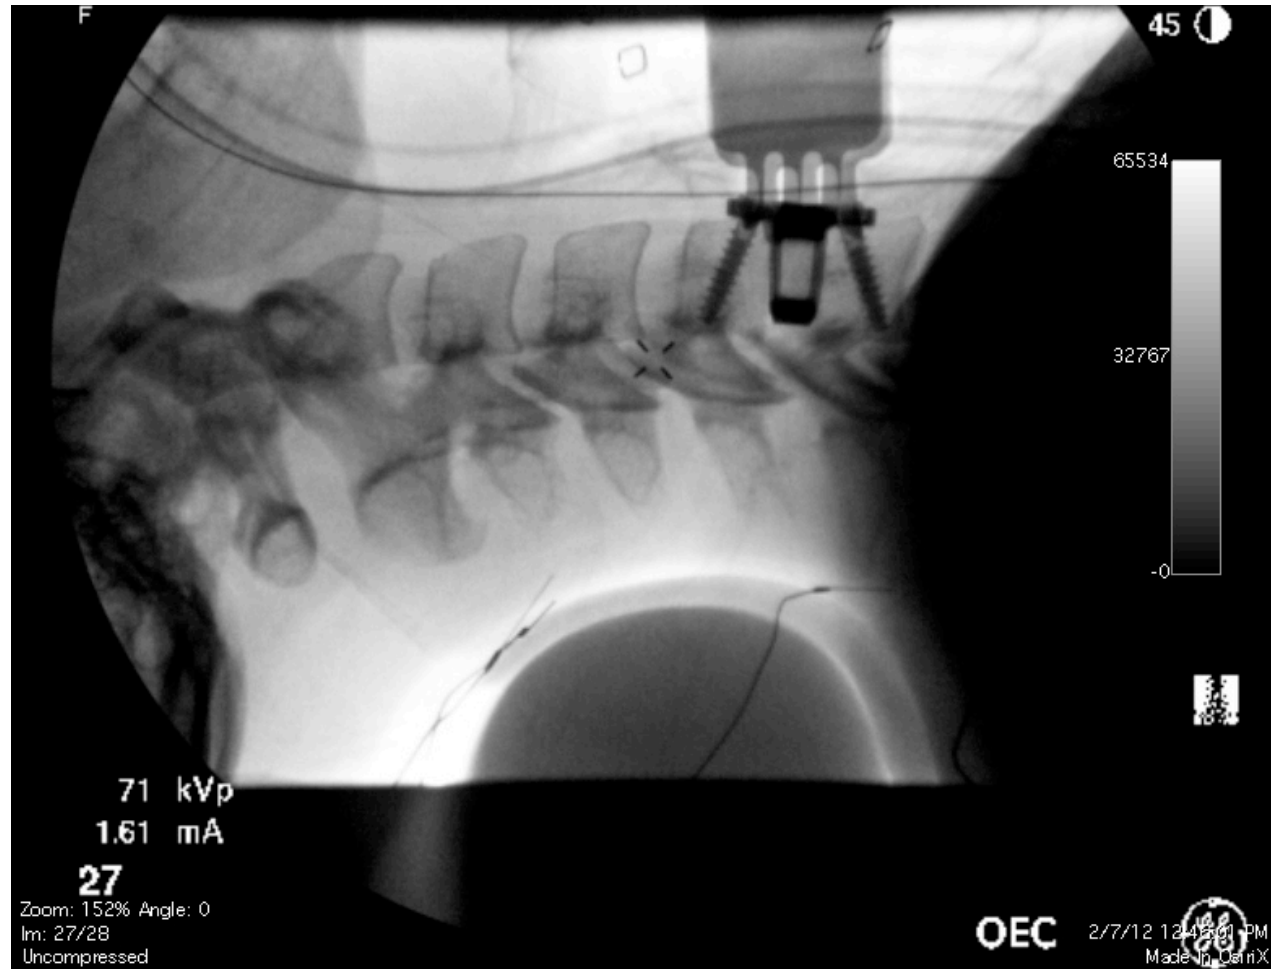

C-Spine

Rasp

Rasp Deeper

Trial

PL-AGE Set in Disc Space

Single Drill Guide for Upper Screw

Drilling Upper Screw Hole

Insertion of Upper Screw

Upper Screw Inserted

Single Drill Guide for Lower Screw

Drilling Lower Screw Hole

Lower Screw Insertion

Final PL-AGE C5/6 Construct

Final PL-AGE C5/6 Construct

Post-OP Radiographic of C5/6 PL-AGE