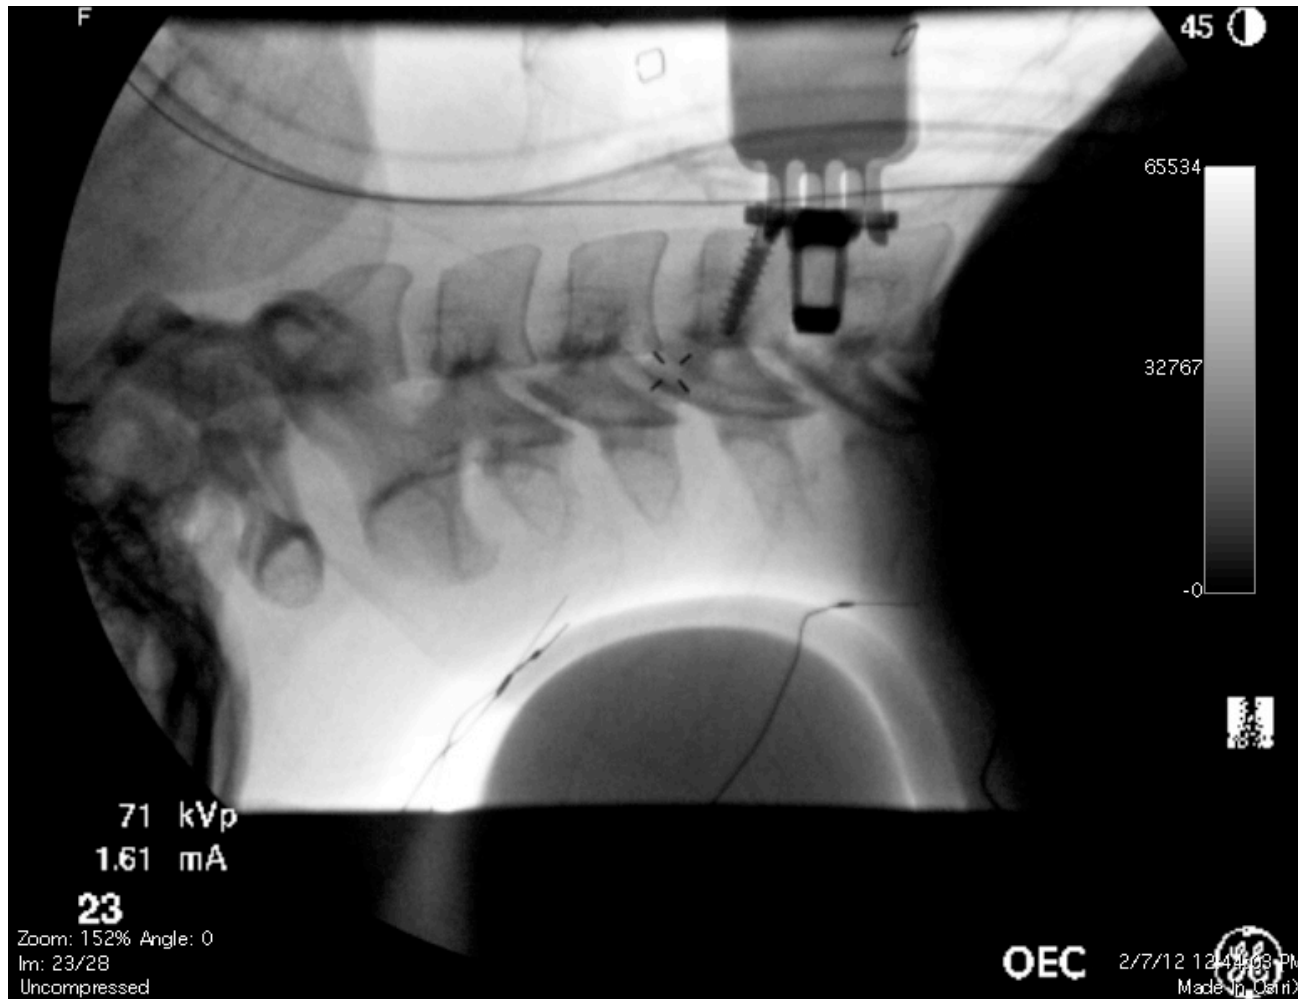

C-Spine

Rasp

Rasp Deeper

Trial

PL-AGE Set in Disc Space

Single Drill Guide for Upper Screw

Drilling Upper Screw Hole

Insertion of Upper Screw

Upper Screw Inserted

Single Drill Guide for Lower Screw

Drilling Lower Screw Hole

Lower Screw Insertion

Final PL-AGE C5/6 Construct

Final PL-AGE C5/6 Construct

Post-OP Radiographic of C5/6 PL-AGE