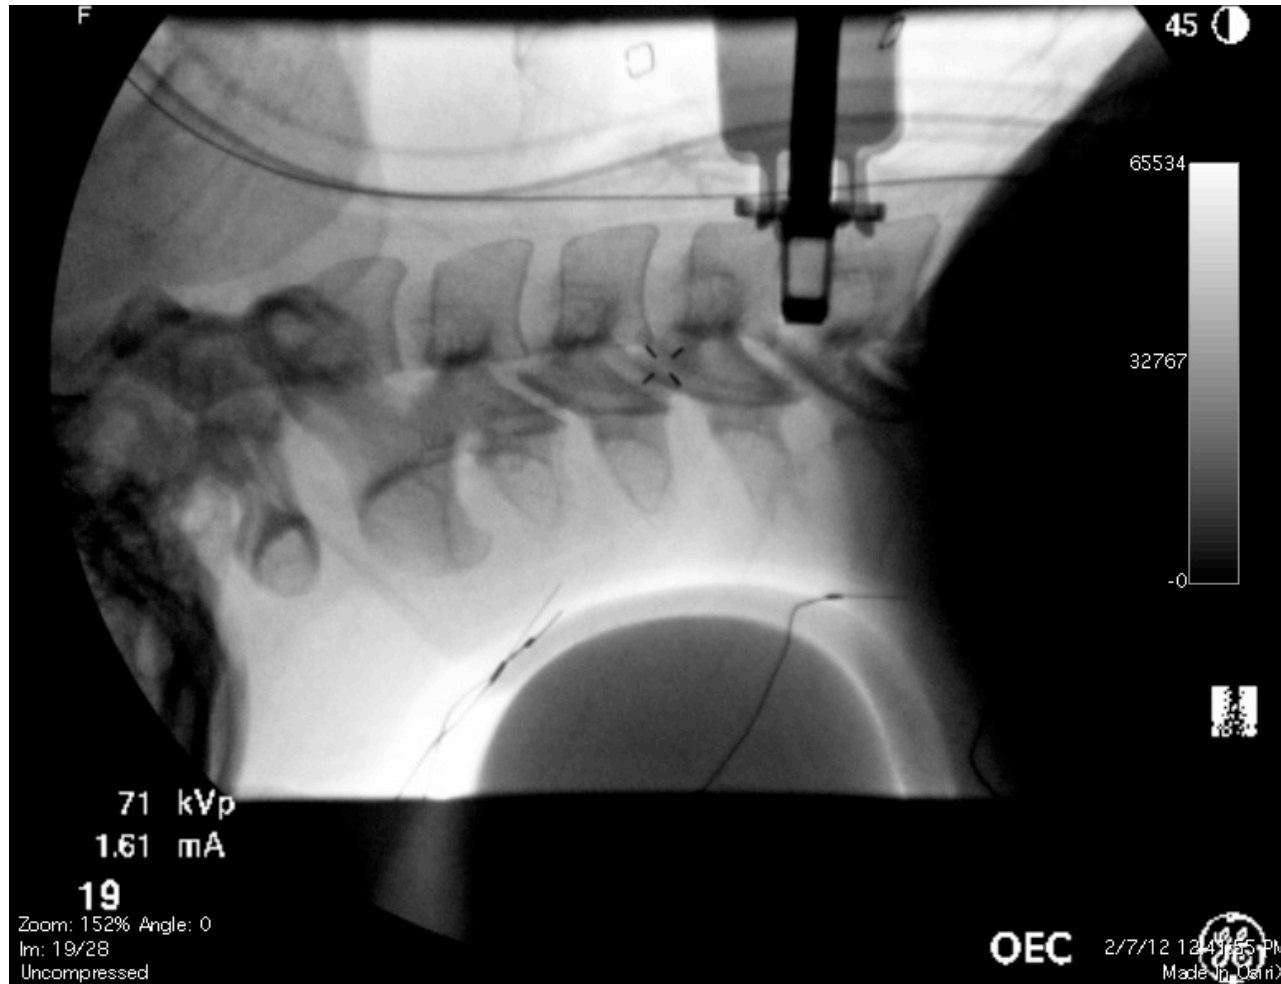

C-Spine

Rasp

Rasp Deeper

Trial

PL-AGE Set in Disc Space

Single Drill Guide for Upper Screw

Drilling Upper Screw Hole

Insertion of Upper Screw

Upper Screw Inserted

Single Drill Guide for Lower Screw

Drilling Lower Screw Hole

Lower Screw Insertion

Final PL-AGE C5/6 Construct

Final PL-AGE C5/6 Construct

Post-OP Radiographic of C5/6 PL-AGE