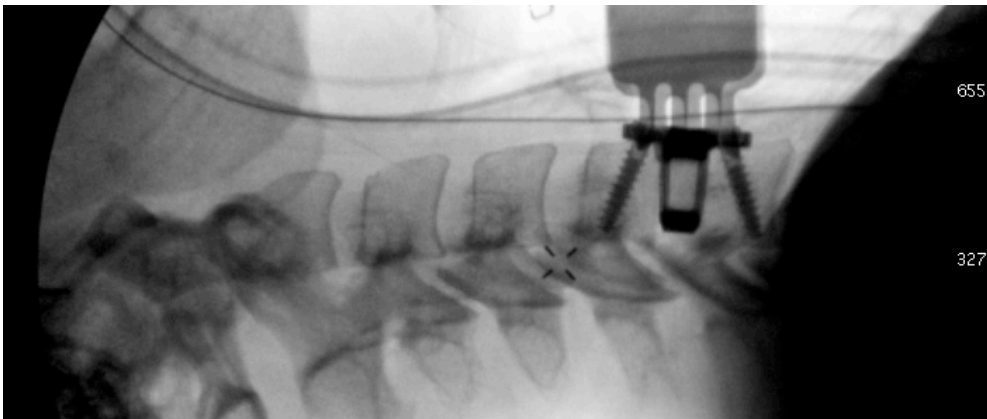

C-Spine

Rasp

Rasp Deeper

Trial

PL-AGE Set in Disc Space

Single Drill Guide for Upper Screw

Drilling Upper Screw Hole

Insertion of Upper Screw

Upper Screw Inserted

Single Drill Guide for Lower Screw

Drilling Lower Screw Hole

Lower Screw Insertion

Final PL-AGE C5/6 Construct

Final PL-AGE C5/6 Construct

Post-OP Radiographic of C5/6 PL-AGE