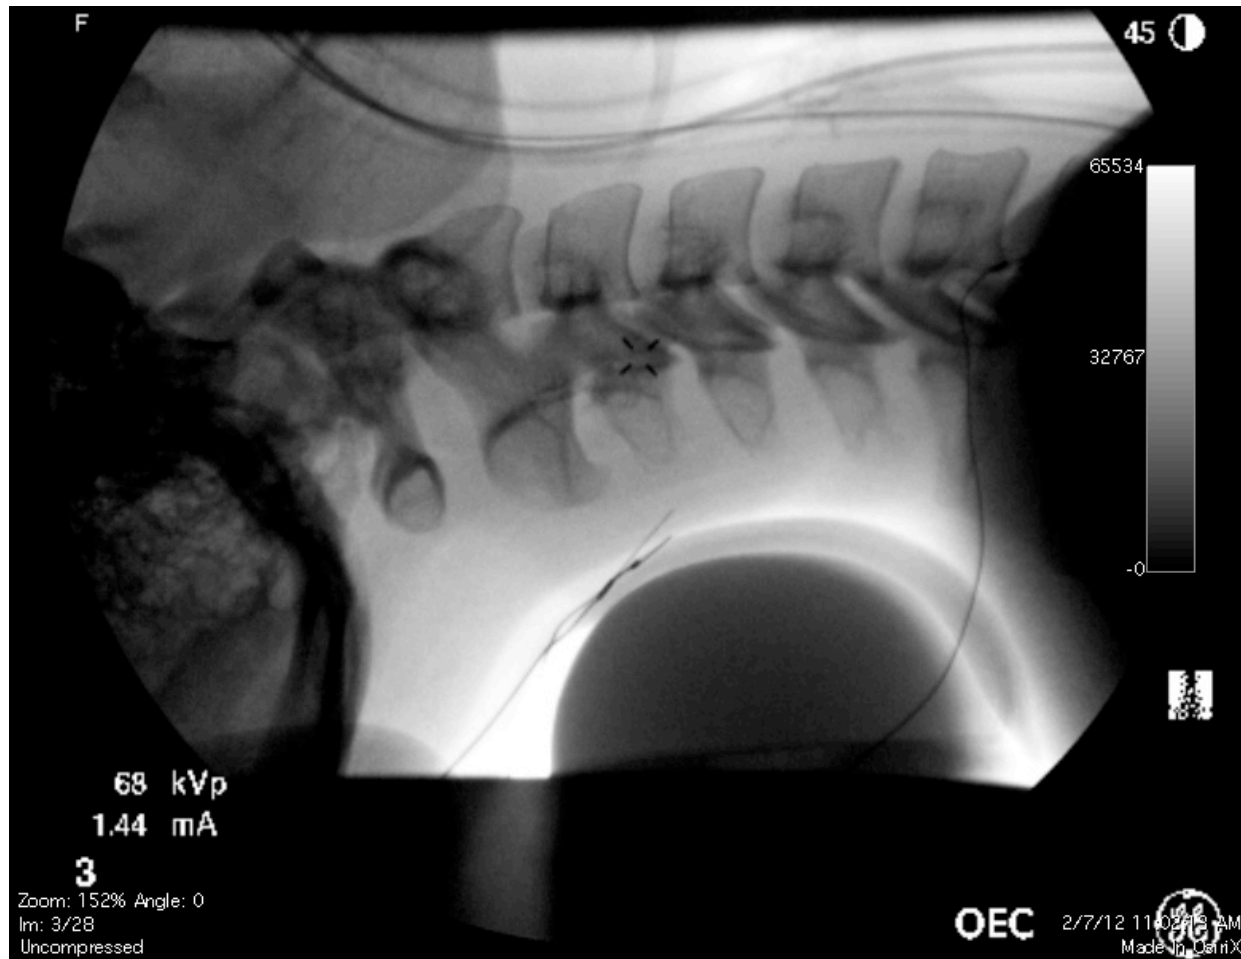

C-Spine

Rasp

Rasp Deeper

Trial

PL-AGE Set in Disc Space

Single Drill Guide for Upper Screw

Drilling Upper Screw Hole

Insertion of Upper Screw

Upper Screw Inserted

Single Drill Guide for Lower Screw

Drilling Lower Screw Hole

Lower Screw Insertion

Final PL-AGE C5/6 Construct

Final PL-AGE C5/6 Construct

Post-OP Radiographic of C5/6 PL-AGE