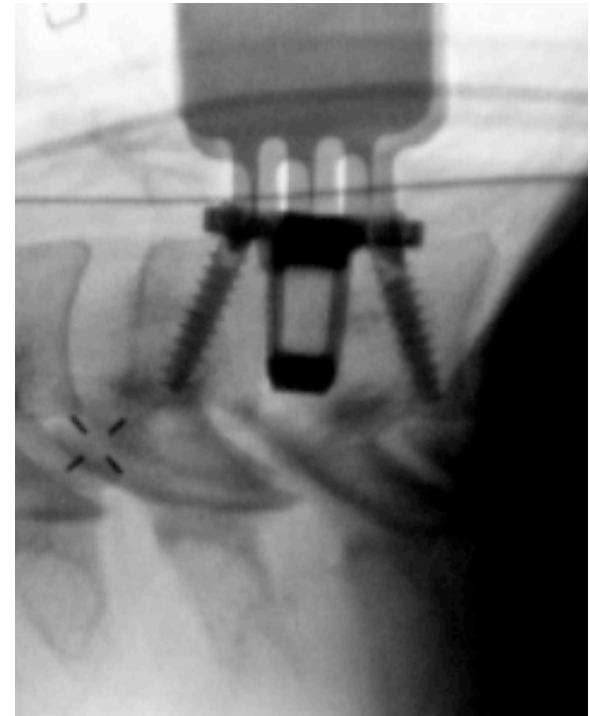

C-Spine

Rasp

Rasp Deeper

Trial

PL-AGE Set in Disc Space

Single Drill Guide for Upper Screw

Drilling Upper Screw Hole

Insertion of Upper Screw

Upper Screw Inserted

Single Drill Guide for Lower Screw

Drilling Lower Screw Hole

Lower Screw Insertion

Final PL-AGE C5/6 Construct

Final PL-AGE C5/6 Construct

Post-OP Radiographic of C5/6 PL-AGE